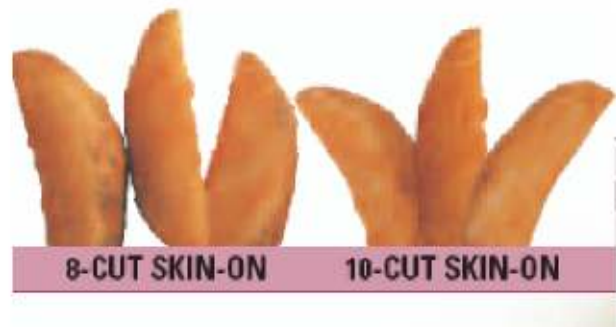

Fried Sides

Fry Golden 1/2" crinkle	6/5lb. bags	005421
Fry McCain 1/2" crinkle xtra long	6/5lb. bags	050179
Fry Golden 3/8" straight	6/5lb. bag	050377

Cheddar Popper Jalapeno Ovenable
1/2lb bags 143503

Mozzarella Cheese Stix Ovenable

6/3lb. bag 143511

Onion Rings Beer Batter

6/2.5lb. bags 052514

Wedge Fry 8-cut	6/5lb. bags	051961
Wedge Fry 10-cut	6/5lb. bags	052522
Fry 5/16" seasoned	6/5lb. bags	050260

Sausage Egg & Cheese Tornado	24/3oz.	028076
Chicken Tornado	24/3oz.	028068
Steak & Cheese Tornado	24/3oz.	028084
Pepperoni Tornado	24/3oz.	028027
Pepperjack Cheese Tornado	24/3oz.	028050